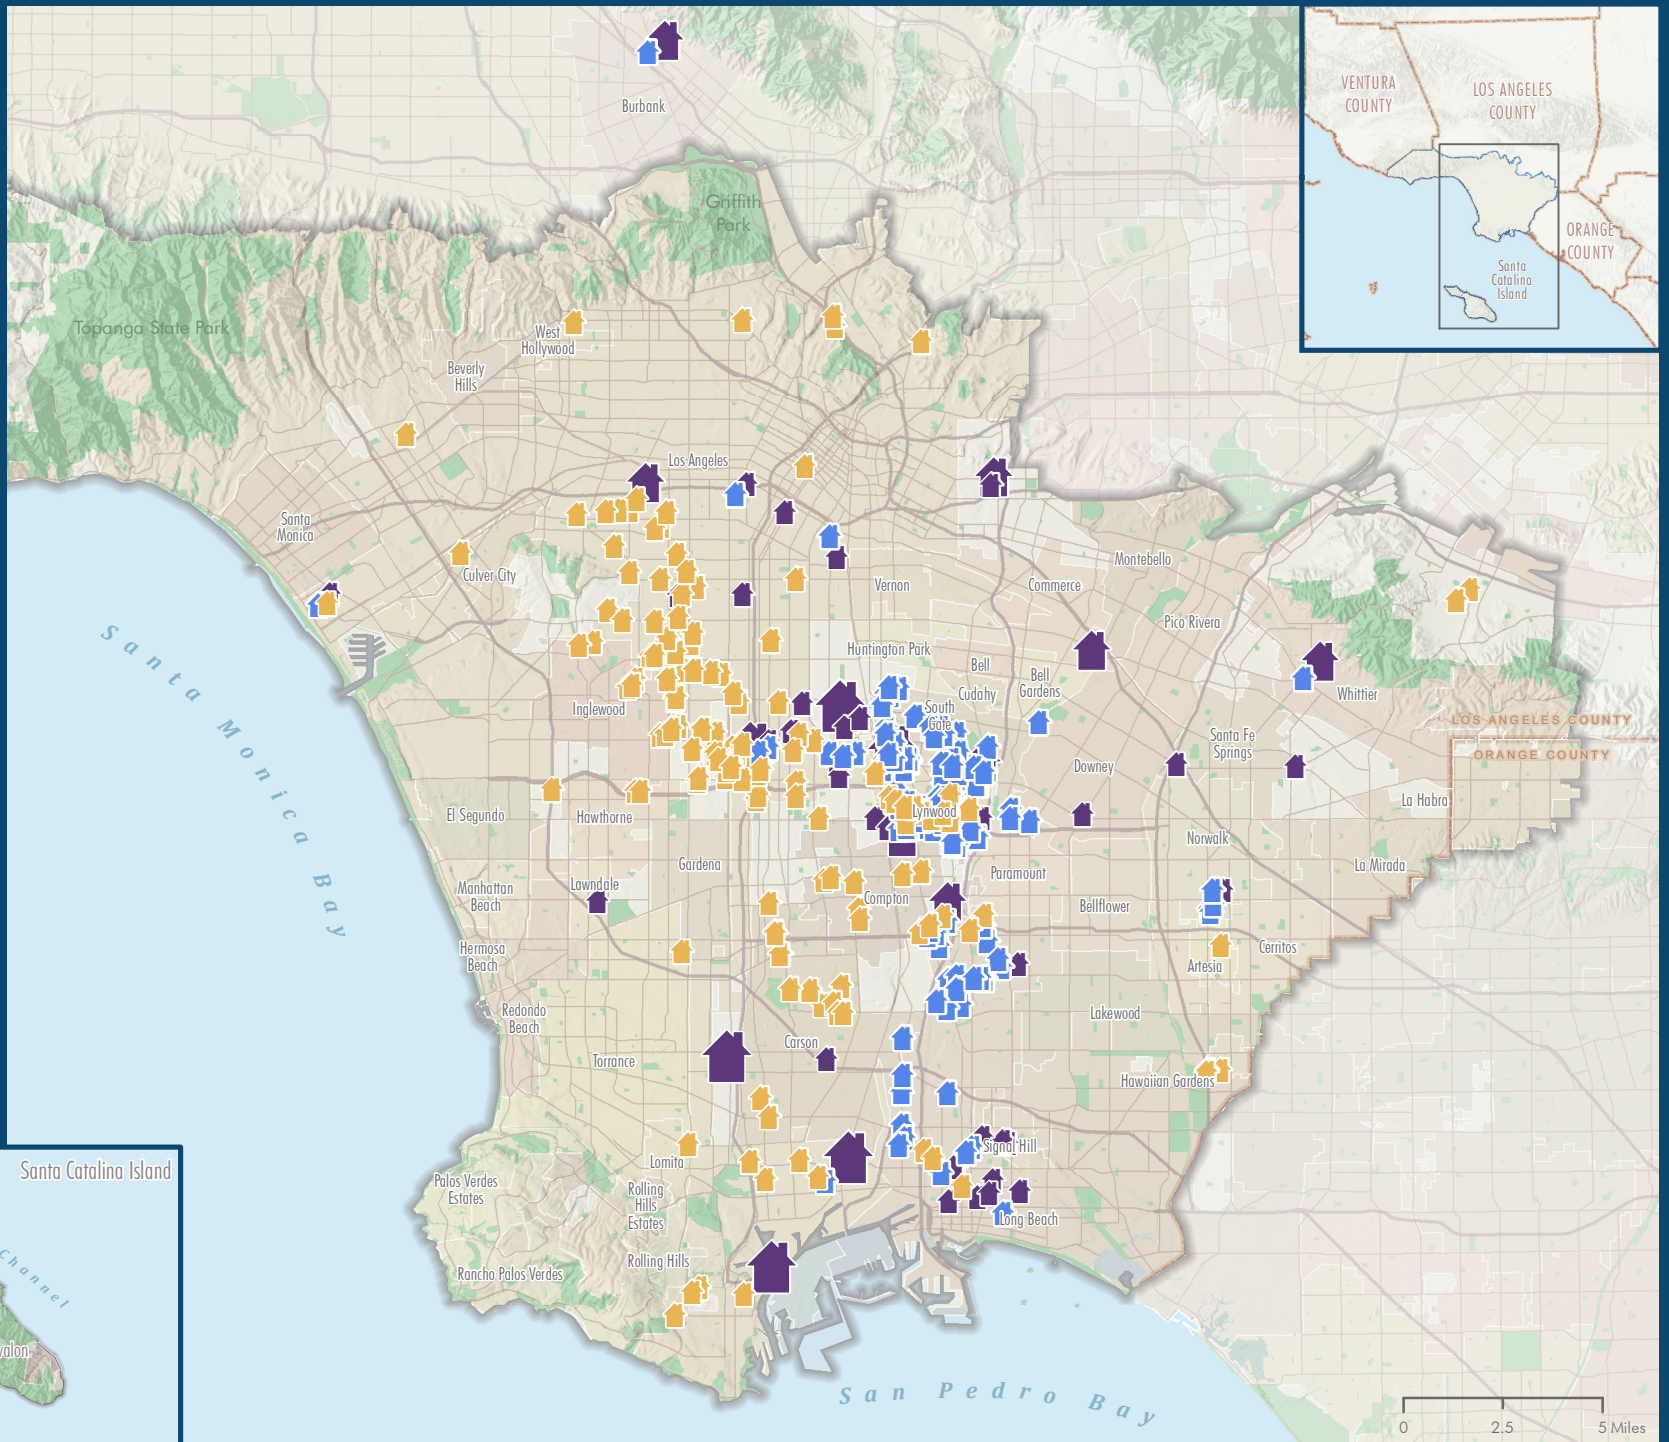

Habitat for Humanity of Greater Los Angeles Project Sites

- 1 - 3 units
- 4 - 10 units
- More than 10 units

Project Site Type

- New Construction
247 units total
- Repair
156 units total
- Rehab
137 units total

Project Sites 1992 - February 2013